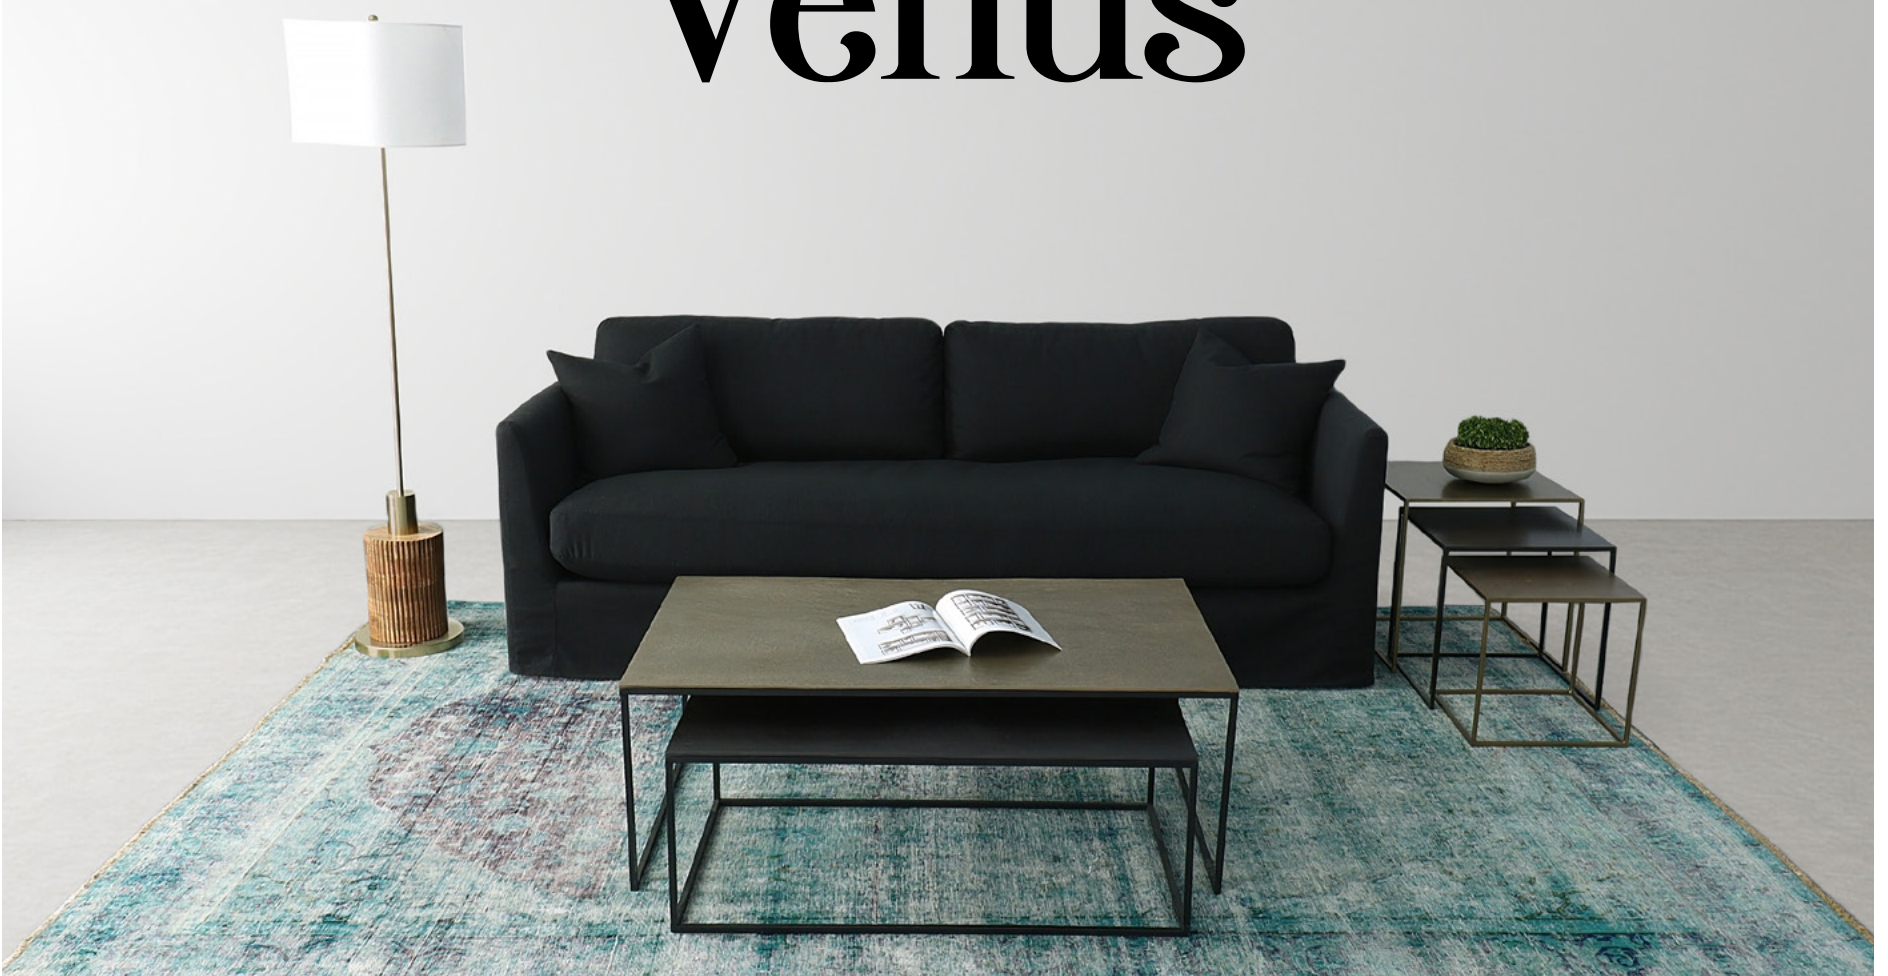

Ariana Club Chair
ARN02
WDH": 27.8 x 28 x 28

Las Vegas Aria Sofa
ARIA-12-GT
WDH": 89 x 37 x 32
Green Tweed

Nature Low Round Pot
PAT018
WDH": 9 x 9 x 4

Aria

Contemporary Standing Lamp
SKY017
WDH": 16 x 16 x 60

Sona Nesting Tables
CHA014
WDH" L: 43 x 28 x 16
WDH" S: 36 x 22 x 14

Himalaya Nesting Tables
CHA004
WDH" L: 18 x 18 x 18
WDH" M: 16 x 16 x 16
WDH" S: 14 x 14 x 14

Namaste Rug
NMSTE
Customizable size
Teal

Venus